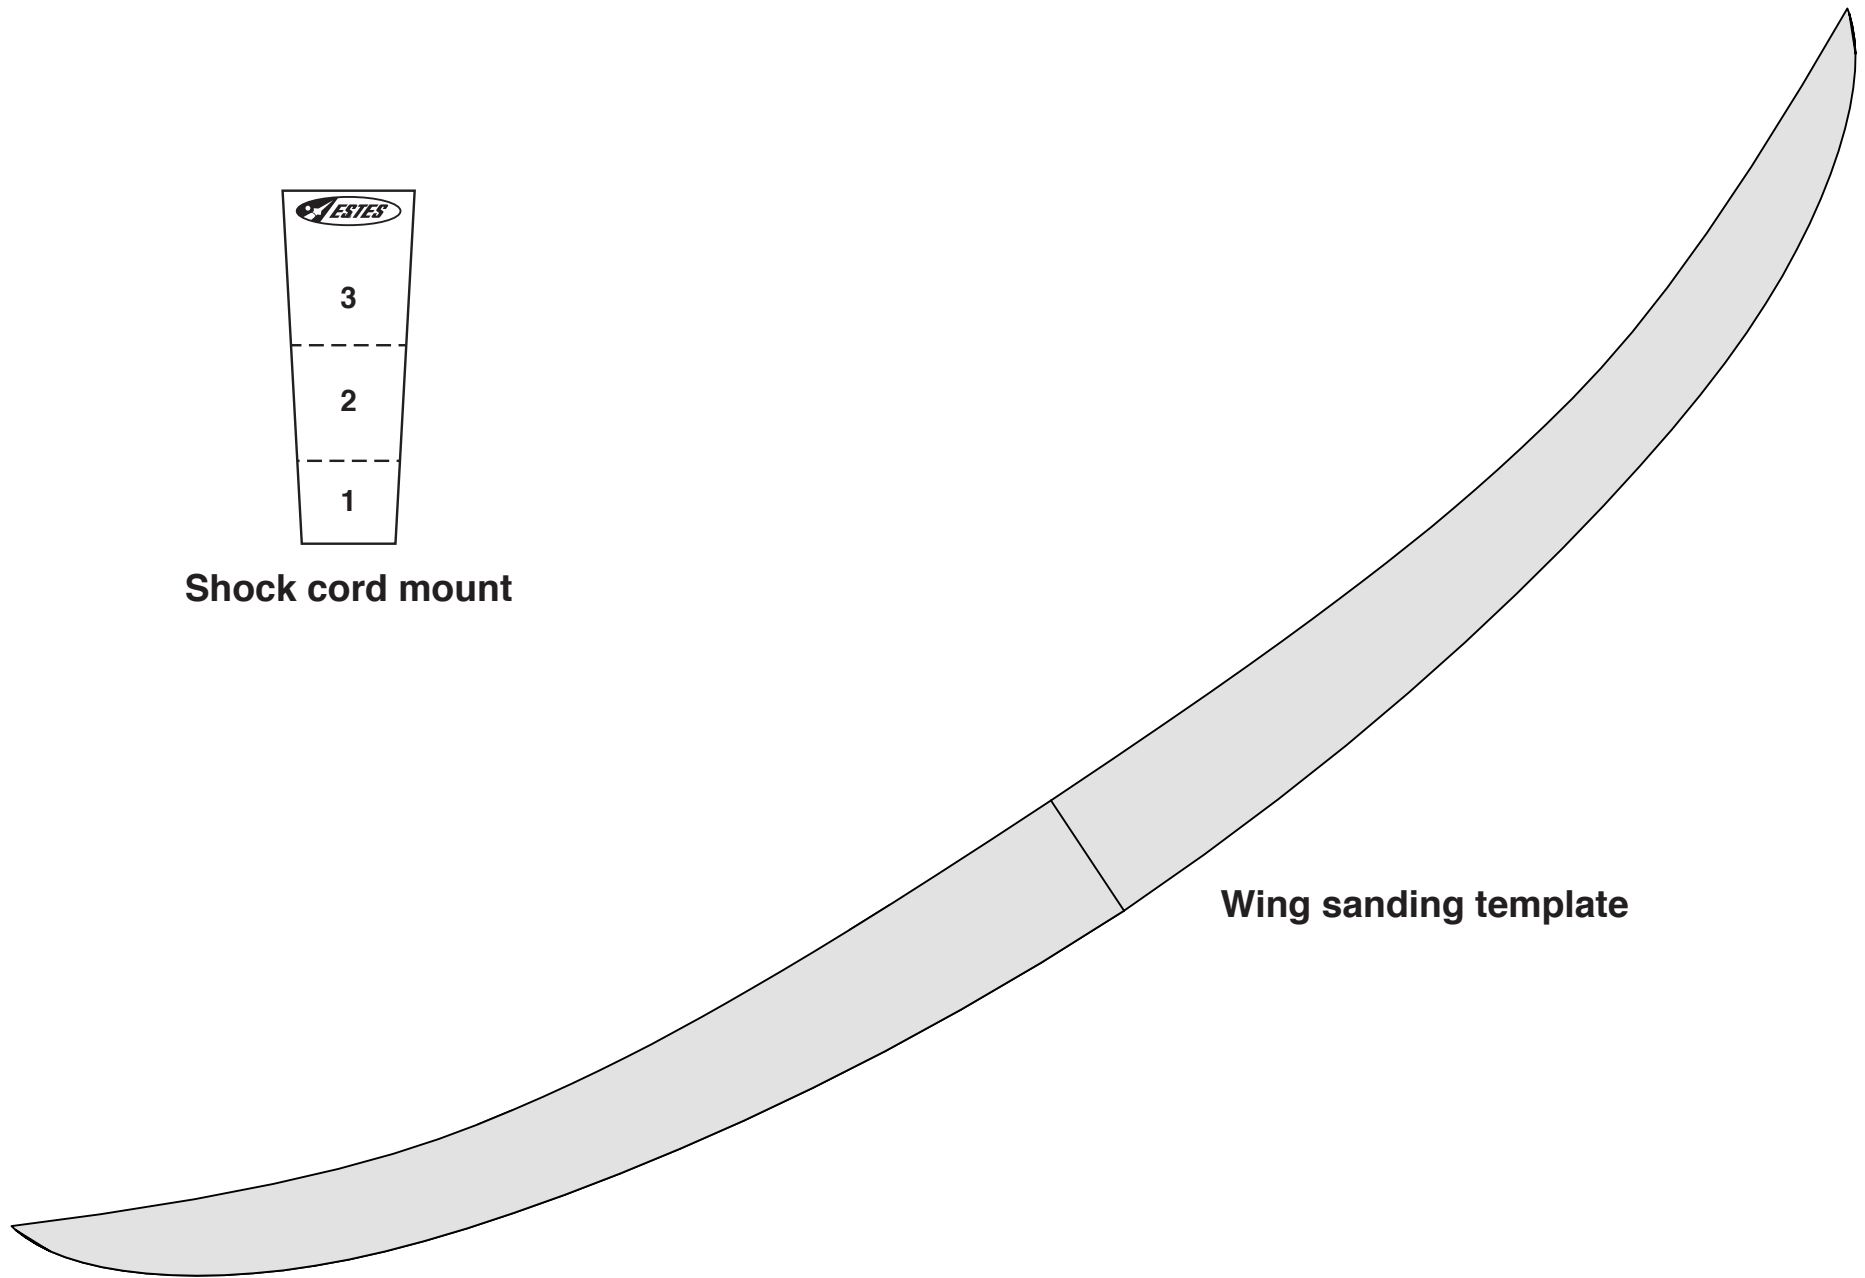

3222 Tercel Model Rocket Insert

Shock cord mount

Wing sanding template